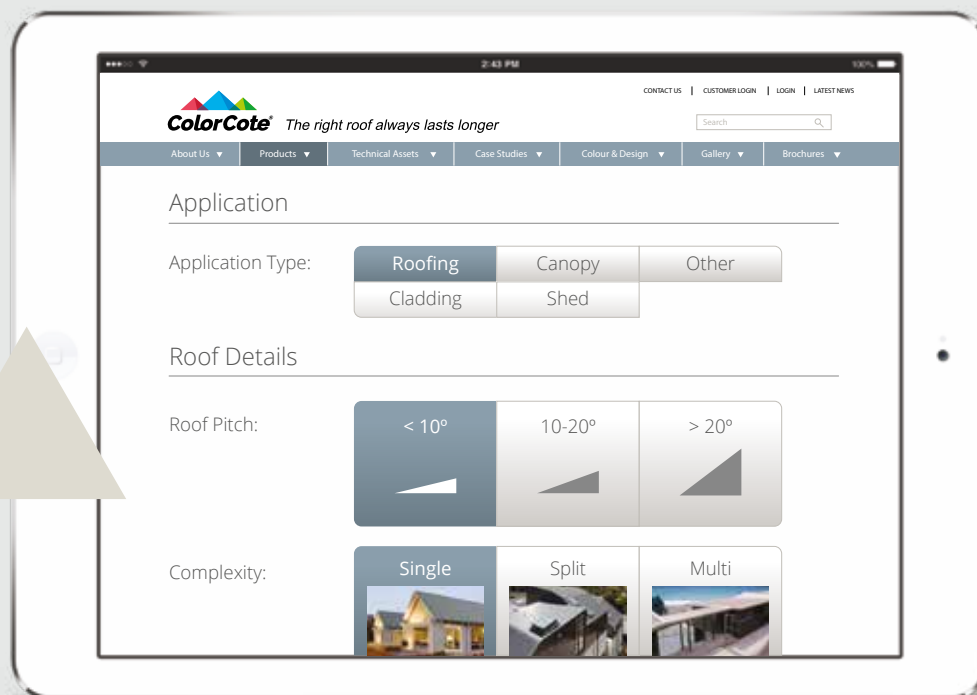

Click 'n' Pick your new roof colour

With these simple steps, our new 'Roof Viewer' app will help you choose the right colour for your roof.

- 1 Download our Roof Viewer app.
- 2 Take a photo of your house exterior.
- 3 Tap 4 corners to indicate the roof 'section'.
- 4 Use slider to indicate roof profile.
- 5 Enjoy exploring our ColorCote palette.
- 6 Email your favourite roof colours to yourself or others.

Download our app.

The Roof Viewer app is available on both the App Store and Google Play.

Am I covered?

It's easy to check before you buy

Simply go to www.colorcote.co.nz/warranty or get the app, available on both the App Store and Google Play.

- 1 Open the enquiry form.
- 2 Enter the location of your home.
- 3 Enter the application type and roof details.
- 4 Click submit.
- 5 We'll let you know the right substrate, so you know you're covered.